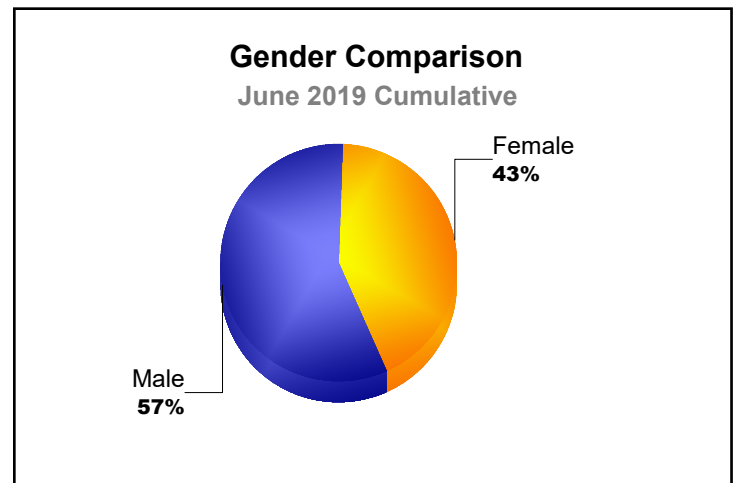

Year	New Clubs	Dropped Clubs	Gain/ Loss Clubs	New Members	Charter Members	Reinstate Members	Transfer Members	Total Member Added	Total Members Dropped	Gain/ Loss Members
2014-2015	0	0	0	239	4	9	13	265	-168	97
2015-2016	1	0	1	212	47	11	8	278	-256	22
2016-2017	1	-1	0	214	35	27	5	281	-293	-12
2017-2018	0	-1	-1	150	2	17	16	185	-332	-147
2018-2019	1	-1	0	173	34	7	9	223	-232	-9
Average	1	-1	0	198	24	14	10	246	-256	-10