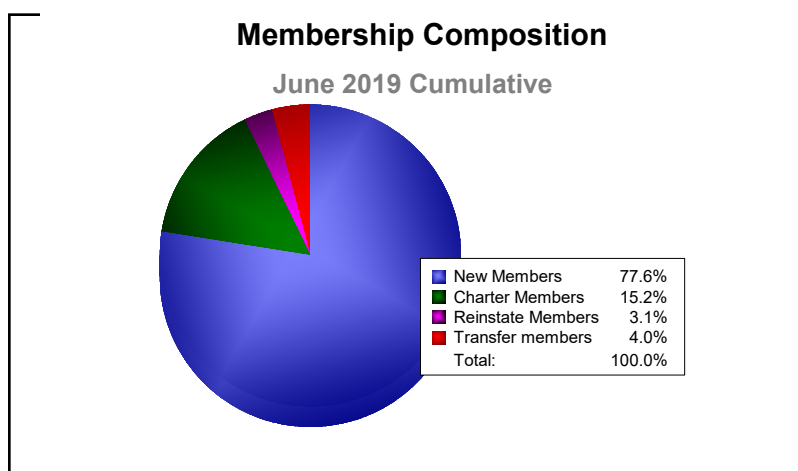

Year	New Clubs	Dropped Clubs	Gain/ Loss Clubs	New Members	Charter Members	Reinstate Members	Transfer Members	Total Member Added	Total Members Dropped	Gain/ Loss Members
2014-2015	0	0	0	239	4	9	13	265	-168	97
2015-2016	1	0	1	212	47	11	8	278	-256	22
2016-2017	1	-1	0	214	35	27	5	281	-293	-12
2017-2018	0	-1	-1	150	2	17	16	185	-332	-147
2018-2019	1	-1	0	173	34	7	9	223	-232	-9
Average	1	-1	0	198	24	14	10	246	-256	-10