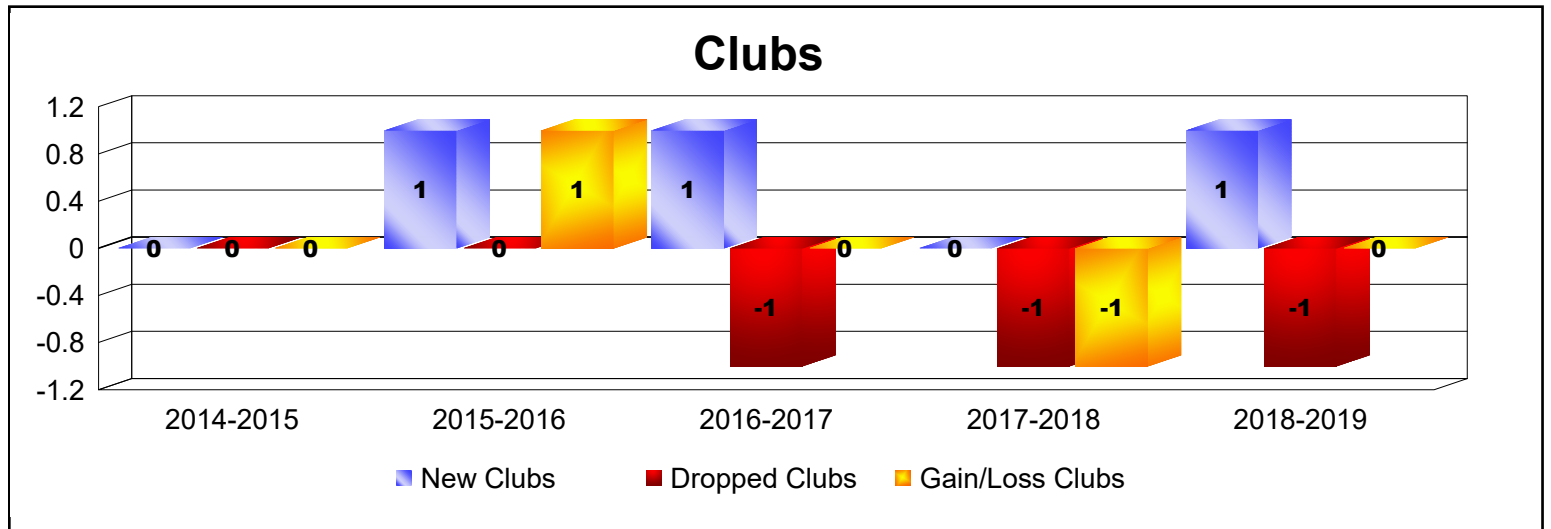

Year	New Clubs	Dropped Clubs	Gain/ Loss Clubs	New Members	Charter Members	Reinstate Members	Transfer Members	Total Member Added	Total Members Dropped	Gain/ Loss Members
2014-2015	0	0	0	239	4	9	13	265	-168	97
2015-2016	1	0	1	212	47	11	8	278	-256	22
2016-2017	1	-1	0	214	35	27	5	281	-293	-12
2017-2018	0	-1	-1	150	2	17	16	185	-332	-147
2018-2019	1	-1	0	173	34	7	9	223	-232	-9
Average	1	-1	0	198	24	14	10	246	-256	-10

Year	New Clubs	Dropped Clubs	Gain/ Loss Clubs	New Members	Charter Members	Reinstate Members	Transfer Members	Total Member Added	Total Members Dropped	Gain/ Loss Members
2014-2015	0	-4	-4	0	0	0	0	0	-46	-46
Average	0	-4	-4	0	0	0	0	0	-46	-46