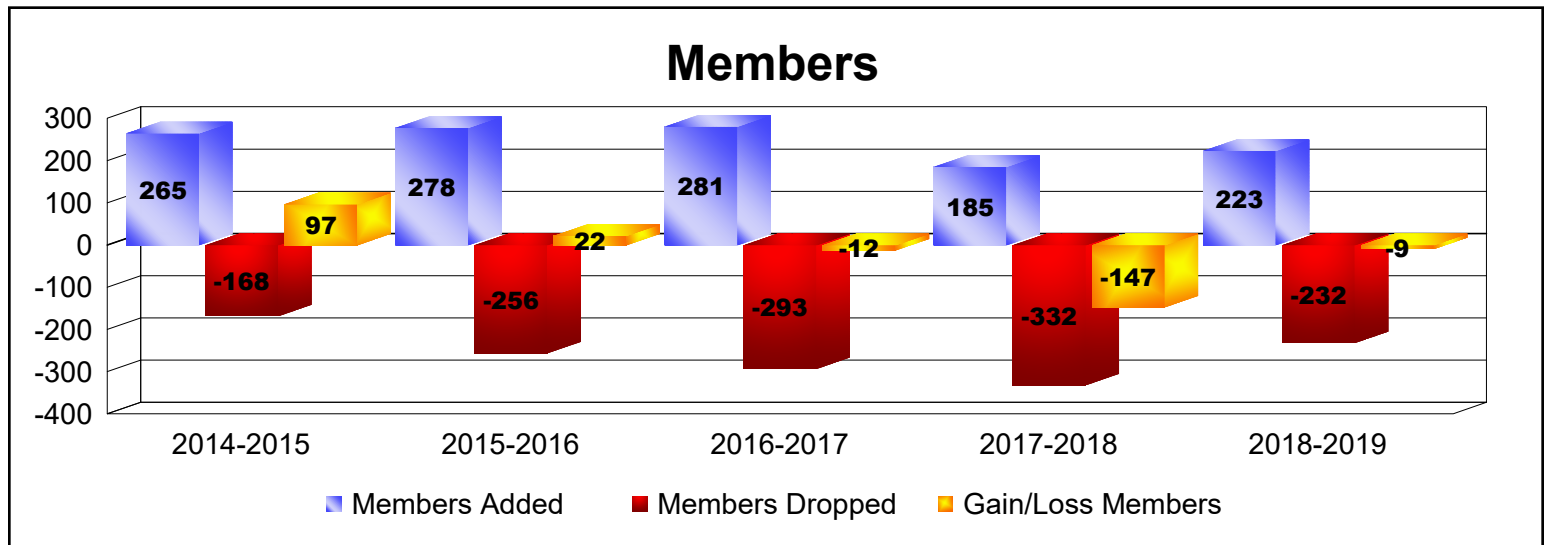

Year	New Clubs	Dropped Clubs	Gain/ Loss Clubs	New Members	Charter Members	Reinstate Members	Transfer Members	Total Member Added	Total Members Dropped	Gain/ Loss Members
2014-2015	0	0	0	239	4	9	13	265	-168	97
2015-2016	1	0	1	212	47	11	8	278	-256	22
2016-2017	1	-1	0	214	35	27	5	281	-293	-12
2017-2018	0	-1	-1	150	2	17	16	185	-332	-147
2018-2019	1	-1	0	173	34	7	9	223	-232	-9
Average	1	-1	0	198	24	14	10	246	-256	-10

Year	New Clubs	Dropped Clubs	Gain/ Loss Clubs	New Members	Charter Members	Reinstate Members	Transfer Members	Total Member Added	Total Members Dropped	Gain/ Loss Members
2014-2015	0	-4	-4	0	0	0	0	0	-46	-46
Average	0	-4	-4	0	0	0	0	0	-46	-46